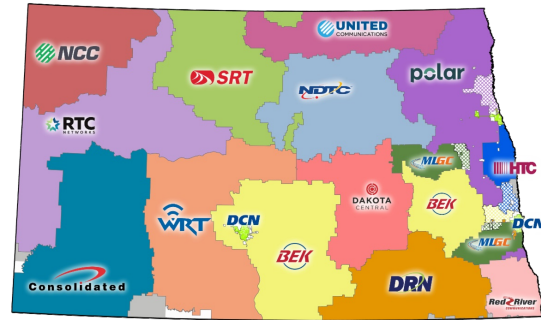

sparse prairies into connected powerhouses.

BAND 101

For those of you not yet familiar with the Broadband Association of North Dakota (BAND), we are a trade association made up of 15 rural internet service providers and a statewide network provider in North Dakota.

[Learn More](#)